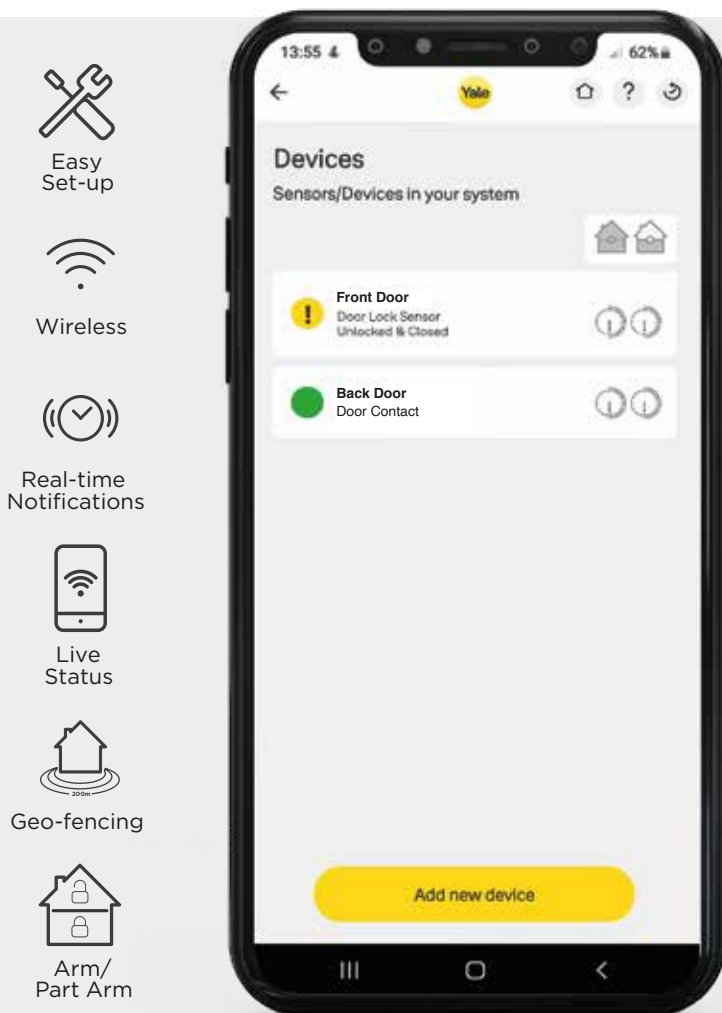

# Is my home safe and secure?

Know the answer, at home or away with Yale **SensCheck™** Door Sensors.

Yale **SensCheck™** Sensors put you in control of your home security.

Monitor the status of your doors from anywhere at any time via the Yale Smart Living Home App. Receive notifications and tamper alerts straight to your smartphone, or chime notifications when the status of your composite door changes.

Yale **SensCheck™**. It just makes sense.

Using **SensCheck™** Sensors, you can check to see the status of your home, from anywhere, anytime.

Yale **SensCheck™** Sensors are simple to install in compatible smart doors, and are easy to set up and control through the Smart Living Home App.

Benefits of **SensCheck™** include:

- Sensor status notifications and tamper alerts
- Geo-fencing notifications
- Part Arm functionality
- Chime notifications
- Integration with Amazon Alexa, Google Assistant and Philips Hue
- BSI IoT accredited
- Ability to upgrade to the full Yale Smart Security System

## The ultimate in Home Security

The Yale **SensCheck™** Door Sensors can be monitored through the Yale Home App, giving you total peace of mind and reassurance that your home is secure.

\*This product is currently only available on lever/lever doors and carries a 2 year guarantee on the SensCheck.