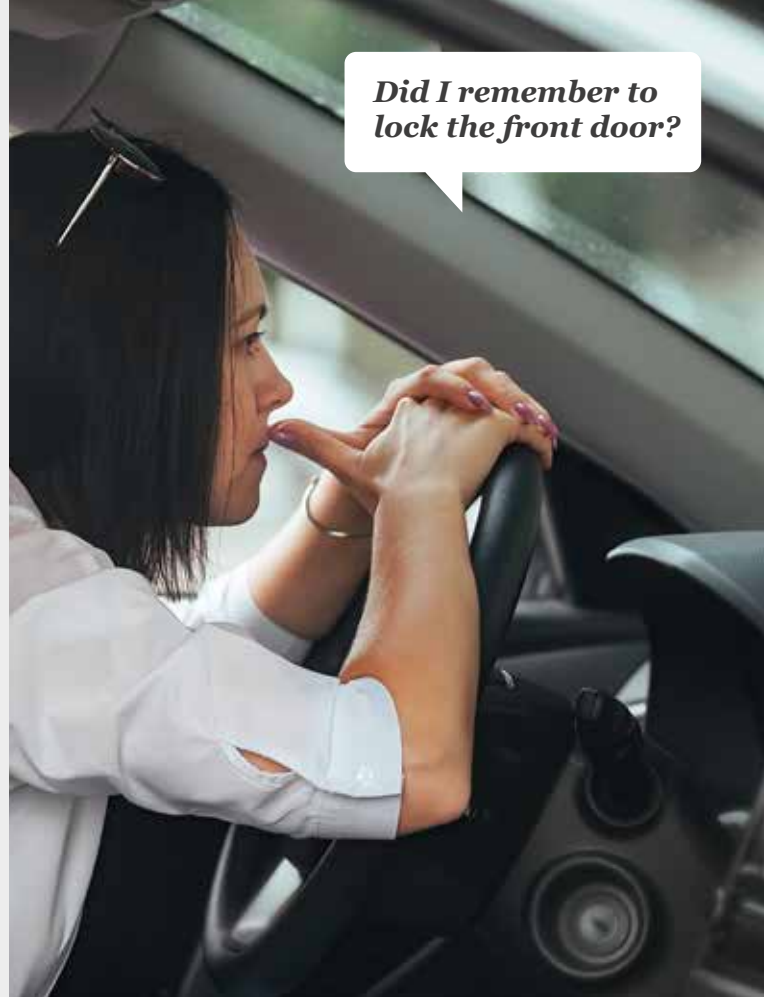

## The ultimate in Home Security

The Yale **SensCheck™** Door Sensors can be monitored through the Yale Home App, giving you total peace of mind and reassurance that your home is secure.

\*This product is currently only available on lever/lever doors and carries a 2 year guarantee on the SensCheck.

-  Check if your doors are open, closed, locked or unlocked.
-  Receive a chime notification when your door changes status
-  Alarm will sound (using 94dB Sync Hub) if sensor status changes when the alarm is armed
-  Geo-fencing alerts mean you'll receive notifications on the Yale Smart Living Home app if you have forgotten to secure your property