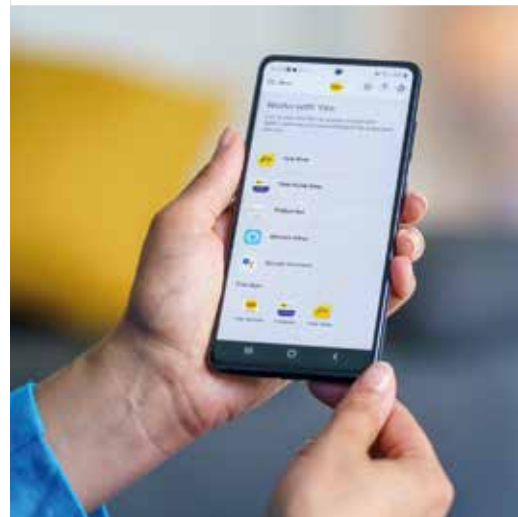

Simply ask, ‘...is the front door locked’ or ‘...is the front door closed’, and your voice assistant can tell you in real time if you’ve locked your door, giving you total peace of mind.

Integration with Philips Hue means your lights will flash once when the alarm is armed or disarmed. It can also act as a visual deterrent alongside notifications and an audible alarm from the Sync Hub.

Yale Sync Hub & SensCheck™ Specifications

Yale Sync Hub		Smart Features	
Connectivity	2-way RF on 868Mhz	App control	Yale Smart Living Home App
Detection range	Within 200m	Push notifications	✓
Expandable	Up to 40 accessories	SMS & email alerts	✓
Keypad users	Up to 10 keypad users	iOS & Android compatible	✓
App users	Up to 50 app users	Zone control (part-arming)	✓
Hub siren volume	94db	Geo-location	✓
Pre-linked accessories (kits only)	✓	Compatible with Google Assistant	✓
YaleSensCheck™ Sensors		Compatible with Amazon Alexa	✓
Connectivity	2-way RF on 868Mhz	Apple Watch integration	✓
Accessory battery life	2 years (based on normal usage)		
All batteries included	✓		
Door kit battery	CR2032 x2		

Google and Google Play are trademarks of Google LLC. Amazon, Alexa and all related logos are trademarks of Amazon.com, Inc. or its affiliates. For information on Amazon Alexa skills and country compatibility please refer to Amazon’s website.

Scan to find out more yalehome.co.uk

Contact Yale Help & Support on - 01824 731141

The Definitive
collection

Confidence comes from knowing that The Definitive Collection range of composite doors are designed and engineered with the very highest standards of quality, security and reliability in mind.

www.thedefinitivecollection.co.uk