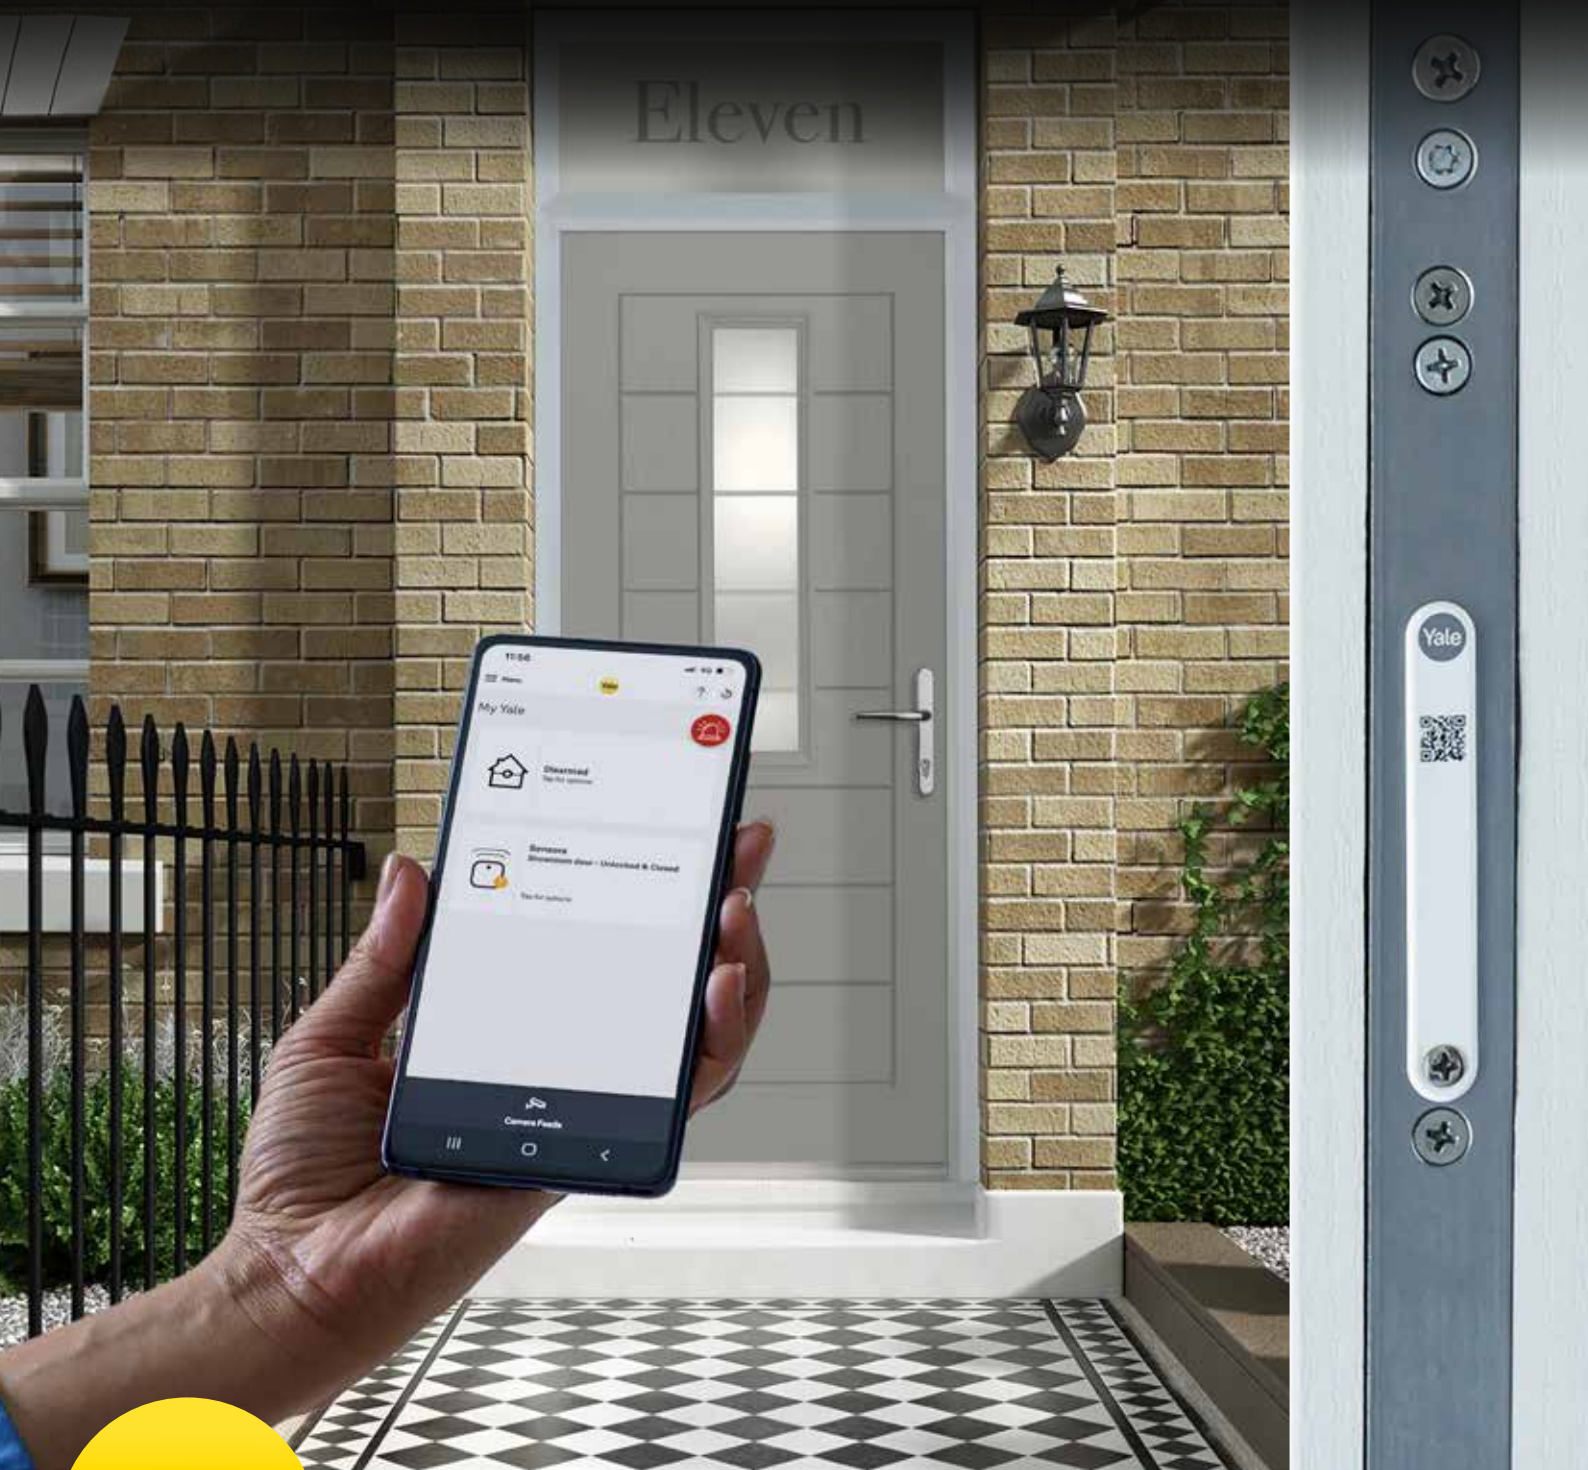

High Performance
Traditional & Contemporary
Composite Doors now

The Definitive
collection

Yale Smart Compatible!

Trusted every day

SensCheck™. It just makes sense.